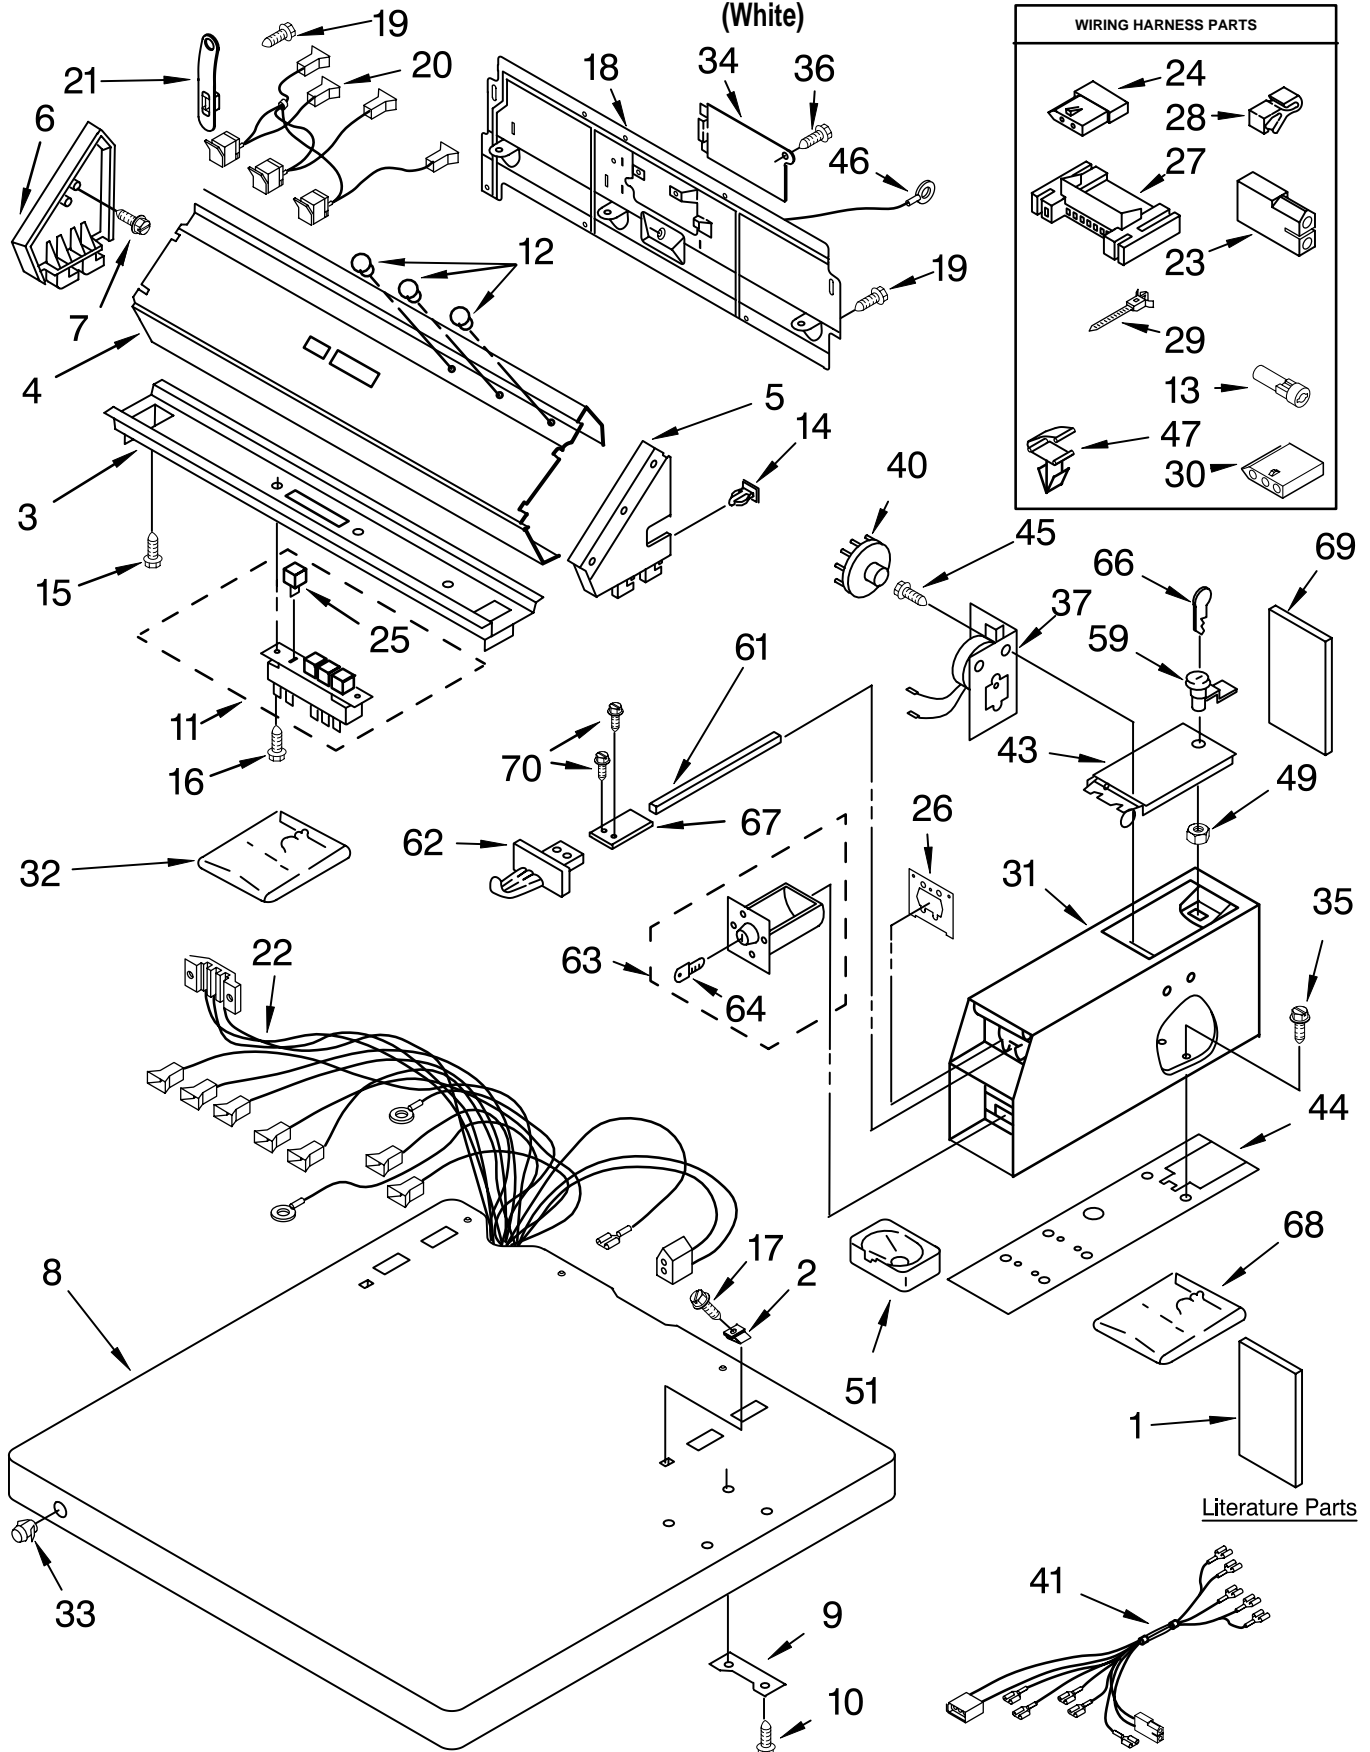

(White)

FOR ORDERING INFORMATION REFER TO PARTS PRICE LIST

TOP AND CONSOLE PARTS

For Model: CEM2760TQ0
(White)

Illus. No.	Part No.	DESCRIPTION	Illus. No.	Part No.	DESCRIPTION	Illus. No.	Part No.	DESCRIPTION
1	8577208	Literature Parts Instructions. Installation	28	357572	Clip, Ground	59	8316526	Security Lock/Key and Cam Assembly
	8576821	Wiring Diagram	29	3391018	Tie, Cable	61	8318517	Bolt, Slide Mechanism
	W10119487	Service Parts List	30	3936144	Connector, 3-Circuit	62	8316520	Slide Mechanism (Vertical 8-Coin) (Dollar Vend) Inserts (Not Shown)
2	357213	Nut, Push-In	31	3406994	Case, Meter		8316264	Blank
3	3361029	Bracket, Control	32	3954807	Kit, Vertical 8-Coin (Includes Illus. 59-62-63 66-67-68 & 69)		8316265	25¢
4	8316634	Panel, Control	33	387371	Lock, Plug *Also Available	63	8316525	Money Box W/Lock Key (Money Box) (When Ordering, Specify Vendor and Key Number)
5	8316516	Cap, End (R.H.)		358290	Top Lock	64		Key (Service Door) (When Ordering, Specify Vendor and Key Number)
6	3949734	Cap, End (L.H.)	34	8317342	Cover, Terminal Block	66		Key (Service Door) (When Ordering, Specify Vendor and Key Number)
7	97787	Screw, 11-16 x 3/4	35	3349065	Screw, 5/16-24 x 1	67	8316523	Extension
8	3954665	Top	36	3390814	Screw, 8-18 x 3/8	68	8316524	Kit, Decal
9	3347825	Plate-Mounting (2)	37	W10045440	Timer, (Includes 4-Pin Cam)	69	8316532	Installation Instructions Coin Kit
10	98445	Screw, 10-16 x 3/4	40		Timing Cam	70	3400029	Screw, 10-32 x 3/8
11	8316437	Switch, Pushbutton		3387974	3-Pin (60 Min)			
12	3348109	Lens Light (Amber)		339855	4-Pin (45 Min)			
13	351297	Plug, Harness		343777	6-Pin (30 Min) *Also Available			
14	689559	Nut, Push-In		339854	9-Pin (20 Min)			
15	8533971	Screw, 8-18 x 5/16		339853	12-Pin (15 Min)			
16	303921	Screw, 8-32 x 3/8	41	3401682	Harness, Timer			
17	8281182	Screw 8-18 x 1-1/4	43	3351136	Door, Service			
18	3978608	Panel, Rear (Upper)	44	3954812	Cushion, Meter Case			
19	3390647	Screw, 8-18 x 1/2	45	339805	Screw, 10-32 x 3/16			
20	8316640	Light, Indicator Assembly	46	3398893	Ground Wire			
21	8568314	Strap, Console	47	3394427	Clip, Harness			
22	8576528	Harness, Main	49	90406	Nut-Cage			
23	717252	Receptacle (2-Way)	51	385421	Funnel, Coin			
24	717253	Receptacle (2-Way)						
25	8316433	Pushbutton						
26	3954761	Plate, Chute Adapter (Includes Illus. 51)						
27	3395683	Housing, Connector						